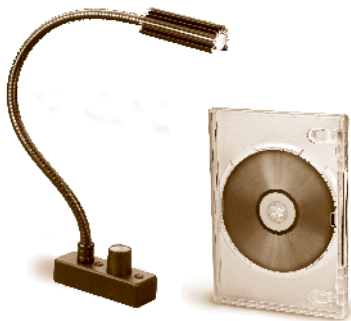

DESIGNER AND ELECTRICIAN TOOLS

ELECTRICIAN TOOLS ENABLE LIGHTING TECHNICIANS TO QUICKLY DIAGNOSE ELECTRIC AND ELECTRONIC PROBLEMS. DESIGN SOFTWARE HELPS LIGHTING DESIGNERS PLOT THEIR LAYOUT AND COMPLETE PAPERWORK WHILE SAVING TIME AND EFFORT. SOME SOFTWARE ALSO ALLOWS DESIGNERS TO HELP VISUALIZE THEIR DESIGN BEFORE MOUNTING IT. THERE ARE DIFFERENT SYSTEM REQUIREMENTS FOR EACH PROGRAM. STUDENT DISCOUNTS ARE AVAILABLE ON SOME PROGRAMS. PLEASE CONTACT US FOR DETAILS.

DESIGN SOFTWARE

PRODUCT NAME	PART NUMBER	UNIT PRICE
--------------	-------------	------------

DESIGN SOFTWARE

CAST SOFTWARE

Vivien Event Designer v 1.1	4010A1001	\$ 1,895.00
WYSIWYG		
Report Individual	3010A1181	999.00
Design Individual	3010A1182	2,499.00
Perform Individual	WP	4,999.00