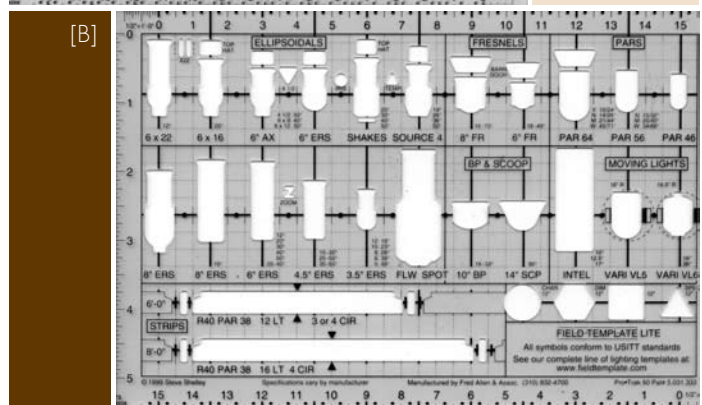

DRAFTING TOOLS

PRODUCT NAME	PART NUMBER	UNIT PRICE

TEMPLATES

FIELD TEMPLATE

¼" Template		
Plan	14FT	$ 13.00
Lite plan	14FTL	5.50
Striplight	14FTS	15.00
½" Template		
[A] Plan	12FT	15.00
[B] Lite plan	12FTL	5.50
Striplight	12FTS	19.50

ELECTRICIAN TOOLS

PRODUCT NAME	PART NUMBER	UNIT PRICE

TOOLS

ALTMAN STAGE LIGHTING

[C] Multi-Purpose Stagehand Wrench	WRENCH	$ 8.40
[D] Super Purpose Stagehand Wrench	SUPERTOOL	27.00

ANGSTROM STAGE LIGHTING

Pin Splitter II (for 2P&G Male)	PS2	$ 24.17
The Handle (for c-clamps)	H1	2.50

BOGEN

Gossen DigiPro F: Digital Light Meter	GO4033	$ 333.00