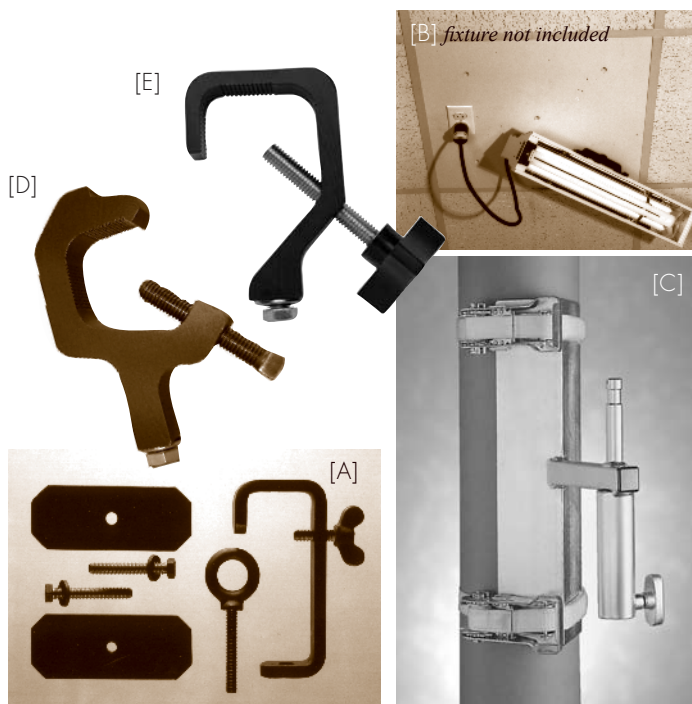

FIXTURE ACCESSORIES

PRODUCT NAME	PART NUMBER	UNIT PRICE
--------------	-------------	------------

MOUNTING DEVICES & C-CLAMPS

ALTMAN STAGE LIGHTING

Side arm		
12" w/sliding tee	509121	\$ 39.50
18" w/sliding tee	509181	48.50
24" w/2 sliding tees	509242	66.00
36" w/2 sliding tees	509362	78.50
Sliding Tee	TEE	11.00
Cable Clamp	511	65.00
Cable Cradle	512	113.50
Large Cable Cradle	512L	159.00
Boom base, 50 lbs.	B50	150.00
Standard c-clamp	510	16.50
Heavy-duty c-clamp	510HD	41.00
Light-duty flat pipe clamp	510F	9.00

THE LIGHT SOURCE

Mega Burger	MHM	\$ 46.00
Mega Clamp		
Stainless black	MABS	17.95
Stainless polished	MACS	17.95
Aluminum black	MAB	12.95
Aluminum polished	MAC	12.95
Micro Clamp		
black	MMB	7.75
polished	MMC	7.75
Mini Clamp		
black	MNB	7.75
polished	MNC	7.75

LIGHTING & ELECTRONICS

[D] Get-a-Grip™	GETAGRIP	\$ 14.35
Hang Tuff™	HANGTUFF	20.00
[E] Pipe Dream™	PIPEDREAM	8.80

ROSCO

Sure Clamp	850780200000	\$ 44.00
------------	--------------	----------

FIXTURE ACCESSORIES AND MOUNTING DEVICES

APOLLO DESIGN TECHNOLOGY

[G] Tapered Hats

Tapered top hats stack and transport in ¼ the space of conventional top hats. Made from 21 gauge cold-rolled steel, the top hats are tabbed and flocked for easy separation.