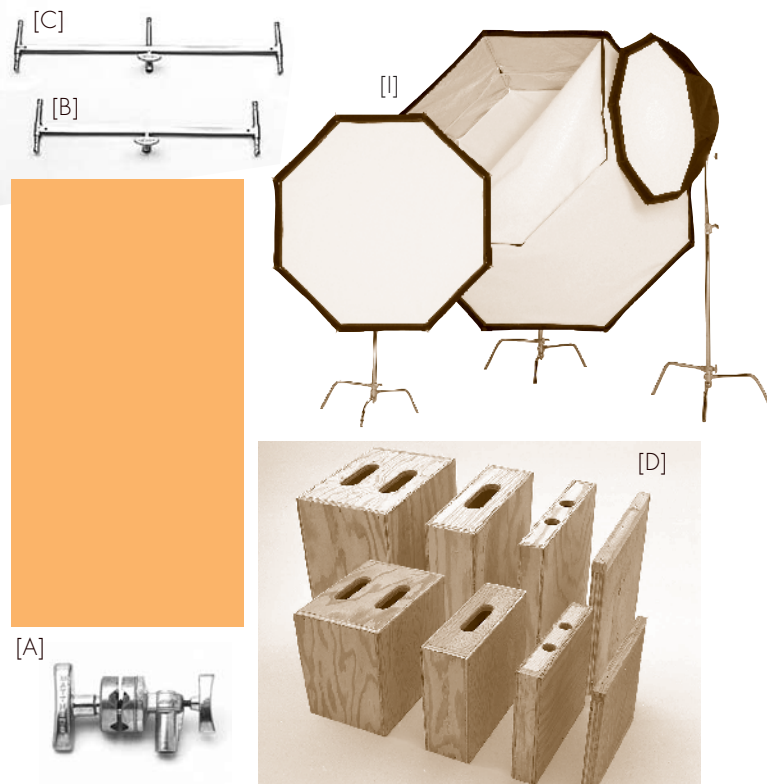

HEADERS

BOGEN/AVENGER		
Baby Offset Arm	F600	$ 31.00
Baby Triple Header	F900	42.00

MATTHEWS STUDIO EQUIPMENT		
[B] Baby Double Header	429581	$ 45.25
[C] Baby Triple Header	429580	60.95
Junior Triple Header	429617	152.30

BOXES AND SANDBAGS

PRODUCT NAME	PART NUMBER	UNIT PRICE

BOXES

MATTHEWS STUDIO EQUIPMENT		
[D] Apple box		
full 12" x 8" x 20"	259535	$ 36.00
half 12" x 5" x 20"	259536	36.00
quarter 12" x 2" x 20"	259537	36.00
eighth 12" x 1" x 20"	259538	36.00

SANDBAGS

MATTHEWS STUDIO EQUIPMENT		
[E] BOA Bag, filled		
5 lb.	299886	$ 36.27
10 lb.	299887	46.50
15 lb.	299888	61.38
Sandbag, filled		
5 lb.	299576	20.30
15 lb.	299550	26.80
25 lb.	299552	35.10
35 lb.	299556	36.00
50 lb.	299551	50.80

SUPERSTITCHES		
Boom Base bag, filled, black		
35 lb.	35BB	$ 60.00
50 lb.	50BB	78.57
Sand Ring, 35 lb., filled, black	Sandring35	65.00

ARMS, BOOMS, FRAMES, HANGERS

PRODUCT NAME	PART NUMBER	UNIT PRICE

ARMS

BOGEN/AVENGER		
20" Extension Arm, black	D500LB	$ 39.00
40" Extension Arm	D520L	41.00
Ball & Socket Flag Arm	D560	58.00

MATTHEWS STUDIO EQUIPMENT		
Side arm		
heavy duty baby	429752	$ 94.29
heavy duty jr.	429751	107.88
Super Flex arm, Hollywood Snap-In	540001	111.70
Gobo Arm, 40" w/Magic Finger®	388211	91.40
Hollywood Arm		
20"	681012	47.10
40"	681013	47.10

BOOMS

MATTHEWS STUDIO EQUIPMENT		
Baby Boom	427801	$ 230.80
Mini Boom	427802	172.65
Junior Boom	427803	381.25