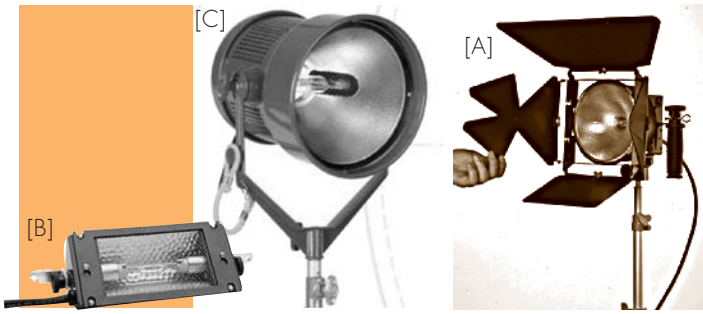

STUDIO AND LOCATION FIXTURES

STUDIO FRESNELS

PRODUCT NAME PART NUMBER UNIT PRICE

150-500 WATT

ARRI LIGHTING

Fresnel, 150W	530100	$ 332.00
<i>Includes cable, 5/8" receiver, connector.</i>		
4-leaf barn door	530110	58.00
filter frame	530120	20.00
Fresnel, 300W	531300	415.00
<i>Includes cable, 5/8" receiver, connector.</i>		
4-leaf barn door	531310	66.00
filter frame	531320	30.00

MOLE RICHARDSON

200W Mini Mole	2801	$ 326.65
<i>Includes safety screen, 5/8" female receiver, connector.</i>		
barn door, 4-way	28034	88.65
scrim, single (full or half)	2807XS	10.25
scrim, double (full or half)	2807XD	11.20
snoot, set of 3	28060	70.00

650-1000 WATT

ARRI LIGHTING

650W Plus Fresnel	531600	$ 441.00
<i>Includes cable, connector.</i>		
4-leaf barn door	531610	80.00
snoot	531630	98.00
6 5/8" single scrim (full or half)	53165X	16.00
6 5/8" double scrim (full or half)	53165X	19.00
1000W Studio Fresnel		
<i>Includes cable, connector.</i>		
stand model	532100	697.20
hanging model	532101	693.00
pole operated	532105	935.20
4-leaf barn door	531210	103.00
8-leaf barn door	531215	148.00
filter frame, hinged	531220	35.00
snoot	531230	154.00
9" single scrim (full or half)	53125X	23.00
9" double scrim (full or half)	53125X	26.00
1000W Plus Fresnel 5" stand model	531100	613.00
<i>Includes stand, cable w/switch, Edison connector, comb. mount.</i>		
4-leaf barn door	531110	95.00
8-leaf barn door	531115	133.00
snoot	531130	125.00
7 3/4" single scrim (full or half)	53115X	19.00
7 3/4" double scrim (full or half)	53115X	19.00

1000 WATT

ARRI LIGHTING

Arrilite 1000	571100	$ 372.00
<i>Includes accessory holder, safety mesh, 5/8" receiver, connector.</i>		
4-leaf barn door	571110	85.00
7 1/4" single scrim (full or half)	57115X	16.00
7 1/4" double scrim (full or half)	57115X	19.00

MOLE RICHARDSON

1k Mickey Mole	4081	$ 433.35
<i>Includes connector and 5/8" female receiver.</i>		
barn door, 4-way	4084	88.65
single scrim (full or half)	408XS	12.15
double scrim (full or half)	408XD	13.00
1k Nooklite	2921	280.00
<i>Includes connector and 5/8" female receiver.</i>		
barn door, 4-way	2924	70.00
scrim, full single	2928S	22.40
scrim, full double	2928D	25.20
1k Super-Softlite	2551	928.65
<i>Includes a 1-1/8" male pin.</i>		
eggcrate	3575	233.35
scrim, full single silk	25540S	60.00
scrim, full double silk	25540D	65.00

2000 WATT

ARRI LIGHTING

Arrilite 2000W	571200	$ 534.00
<i>Includes accessory holder, safety mesh, 5/8" receiver, connector.</i>		
4-leaf barn door	571210	125.00
10" single scrim (full or half)	57125X	22.00
10" double scrim (full or half)	57125X	25.00

MOLE RICHARDSON

[C] 2k Mighty Mole	4091	$ 606.65
<i>Includes connector and 5/8" female receiver.</i>		
barn door, 4-way	4094	140.00
single scrim (full or half)	409XS	14.95
double scrim (full or half)	409XD	15.85
2k Baby "Zip" Softlite	2591	742.00
<i>Includes connector and 5/8" female receiver.</i>		
eggcrate	2595	200.65
scrim, full single	25979S	50.00
scrim, full double	25979D	55.00
2k Super-Softlite	2561	1,115.35
<i>Includes a 1-1/8" male pin.</i>		
eggcrate	25612	326.65