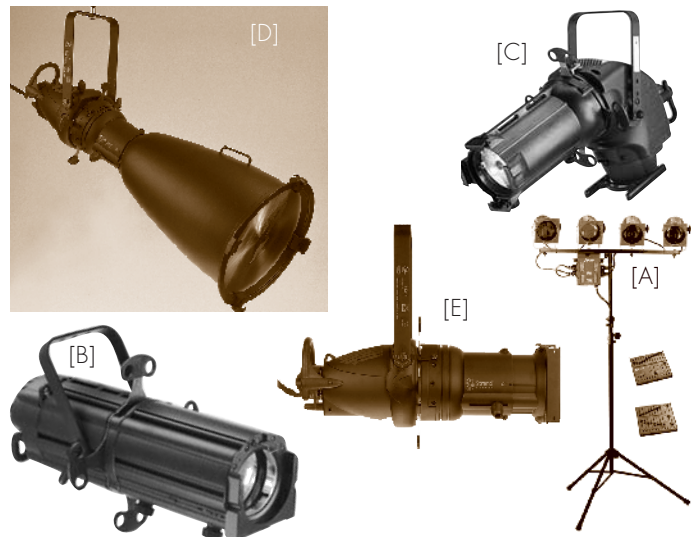

LIGHTING & ELECTRONICS

Axial Quartz 500/600/750W	AQ61XX	$ 255.00
<i>Available in 6"x9", 6"x12", 6"x16" or 6"x22" and includes color frame.</i>		
pattern holder	362	8.90
c-clamp, aluminum	GETAGRIP	14.35
safety cable	1030533	6.75