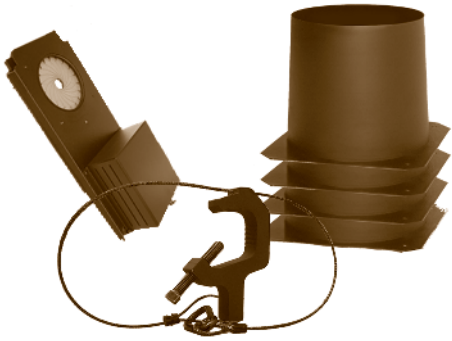

FIXTURE ACCESSORIES AND MOUNTING DEVICES

A WIDE SELECTION OF FIXTURE PARTS AND ACCESSORIES IS AVAILABLE TO KEEP YOUR EQUIPMENT IN TOP OPERATING CONDITION. LISTED BELOW ARE THE MOST POPULAR ACCESSORIES. IF YOU DON'T SEE THE PART YOU NEED, PLEASE CALL OUR PRODUCT DEPARTMENT. REPLACEMENT PARTS ARE ALSO AVAILABLE, AS WELL AS DIAGRAMS FOR MOST LIGHTING FIXTURES. GIVE US A CALL.

FIXTURE ACCESSORIES

PRODUCT NAME	PART NUMBER	UNIT PRICE
--------------	-------------	------------

MOUNTING DEVICES & C-CLAMPS

ALTMAN STAGE LIGHTING

Side arm		
12" w/sliding tee	509121	\$ 45.00
18" w/sliding tee	509181	50.00
24" w/2 sliding tees	509242	65.00
36" w/2 sliding tees	509362	75.00
Sliding Tee	TEE	10.00
Cable Clamp	511	50.00
Cable Cradle	512	60.00
Large Cable Cradle	512L	90.00
50 lb. Boom base	B50	175.00
Standard c-clamp	510	12.00
Heavy-duty c-clamp	510HD	30.00
Light-duty flat pipe clamp	510F	10.00