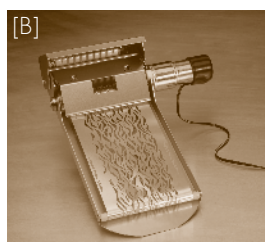

FOG, SMOKE AND SPECIAL EFFECTS

CANDLE EFFECTS

PRODUCT NAME	PART NUMBER	UNIT PRICE

FLICKER CANDLES

CITY THEATRICAL

Candle Lite™ flicker candle kit	3450	$ 36.95
Candle Stick		
5"	3470	47.10
12"	3472	51.70
AC Adapter		
1 candle	3480	11.10
6 candles	3481	34.15

ROSCO

Self-Contained	854089030009	$ 44.50
Wired Stem	854089020009	35.75
Basic Module	854089010004	29.75
Three Arm Candelabra	854090020000	399.00
Single Candlestick	854090040000	136.00
Professional Flicker Candle	854090010017	72.00
Classic Hurricane Lantern	854090030000	138.00
Classic bottle with dripping wax	854090060000	89.00
Classic saucer holder	854090050000	92.00

UV/BLACKLIGHT

PRODUCT NAME	PART NUMBER	UNIT PRICE

FIXTURES

AMERICAN DJ

LED Blacklight DMX	UVLEDBAR16	$ 279.99

LIGHTING & ELECTRONICS

Blackbird, 40w striplight	8010	$ 232.30

WILDFIRE

Effects Master Series		
<i>Includes lamp.</i>		
2' Manual	EM2B1	$ 332.00
4' Manual	EM4B1	332.00
Long Throw Series		
<i>Includes lamp.</i>		
250W Spot	13000101	1,466.00
250W Wide Spot	13000401	1,466.00
250W Flood	13000701	1,466.00
400W Spot Flood	13001301	3,661.00
400W Flood	13001001	2,016.00